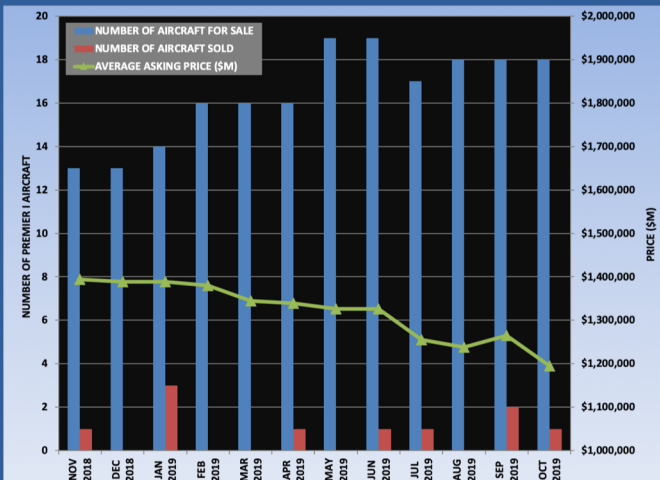

12 Month Market Snapshot

Absorption Rate Index

Proven Professionals. Trusted Partners.

Holstein Aviation, Inc.
4000 West 106th Street, Suite 160
Carmel, IN 46032 USA

Call +1 (317) 815-9403
1 (877) 530-JETS (5387) toll free
or e-mail Info@HolsteinAviation.com
for answers, assistance and assurance.