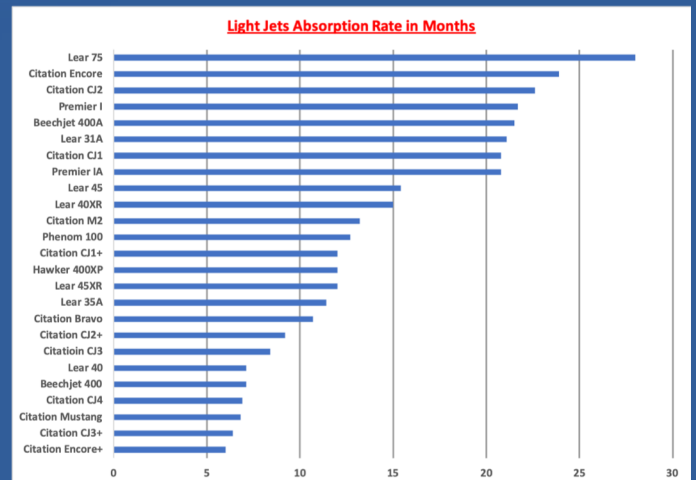

12 Month Market Snapshot

Absorption Rate Index

Proven Professionals. Trusted Partners.

Holstein Aviation, Inc.
4000 West 106th Street, Suite 160
Carmel, IN 46032 USA

Call +1 (317) 815-9403
1 (877) 530-JETS (5387) toll free
or e-mail Info@HolsteinAviation.com
for answers, assistance and assurance.